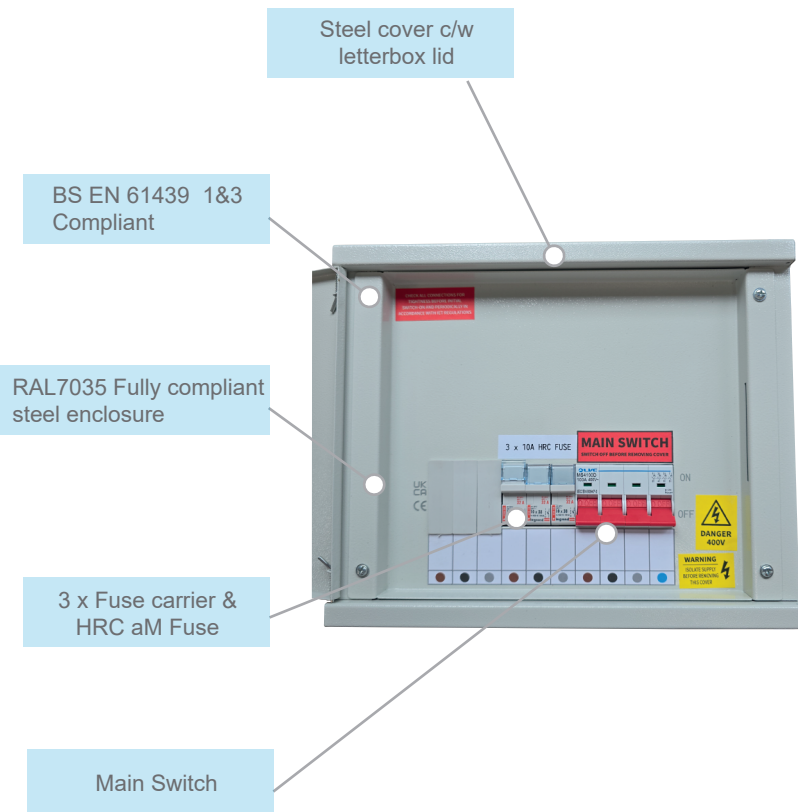

AquaGuard

Sprinkler Pump Power Supply - 400v 3PH - Fuse Box

The AquaGuard dedicated 3 phase sprinkler fuse unit has been designed to meet the specific electrical requirements outlined in BS 7671 for life safety systems and requirements set-out under BS9251:2021.

It provides a reliable, separately fused connection point for 400v 3PH sprinkler pumps, reducing the risk of electrical supply interruption and supporting compliant installation practices. Intended for use with fire-resistant cabling and a direct supply before the property consumer unit, the unit is suitable for typical residential pump loads.

Sprinkler Fuse Box 3PH

Rotary Isolator

Sprinkler Pump Control Panel

Item Order Codes

	Sprinkler Fuse Box c/w HRC aM Fuse	AG-SFB3PH-10A AG-SFB3PH-16A
	20A Rotary Isolator	AG-RI-20A

Technical

Cable Entry - Removable Gland Plate
 Current Rating - 100A
 Depth - 103mm
 Dimensions - (H)265 mm x (W)325 mm x (D)103 mm
 Door Type - Hinged Flush
 Height - 265mm
 IP Rating - IP20
 Incoming Device - 100A 4P Switch Disconnecter
 Incoming Terminal Capacity - 35mm²
 Material - Steel
 Mounting - Surface
 Number of Modules - 2
 Number of Outgoing Ways - 2
 Standards - BS EN 61439 1&3 / Requirements of BS9251
 Supplied With - 100A Isolator, 3 x Fuse Carrier, 3 x HRC Fuse
 Surge Protection Fitted - No
 Surge Protection Ready - Yes
 Voltage Rating - 415V AC 50HZ
 Weight - 4 kg
 Width - 325mm